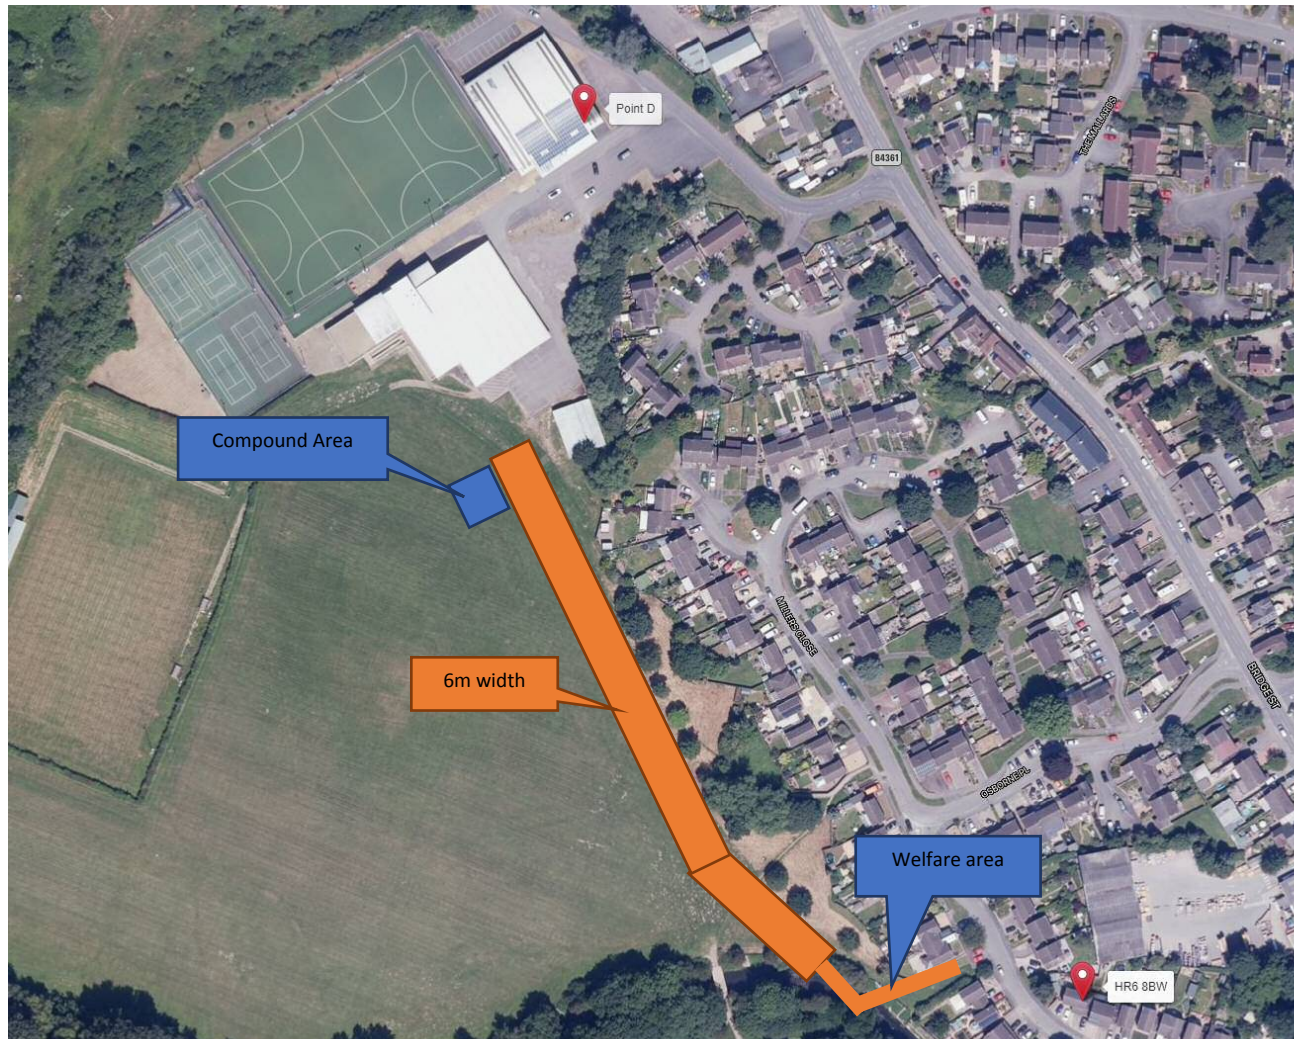

Osborne Place Notice of Entry

Jackson

Address:
Osborne Place,
Leominster,
Herefordshire,
West Midlands,
HR6 8BW
w3w - bathtubs.fishnet.fetch
Grid Reference: SO 49356 59499